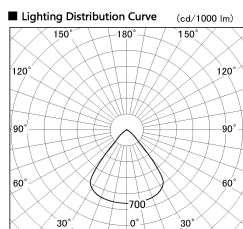

Item no. SD382-3560B9027-R-IK

Series Name: Cylinder Arm Reflector in-track tracklight.(SD382-R-IK)

Installation	Track mount
Type	Reflector type tracklight : Cylinder Arm type
Fixture wattage	36W
Beam angle	79deg
Color Temp.	2700K
CRI	Ra>90
Luminous	3268 lm
Body	Die-castaluminumalloy
Body finish	Black
Trim finish	N/A
Reflector finish	N/A
IP Rate	IP20
Light source	COB module
Input Voltage	AC220~240V
Dimming Type	Non-Dimmable
Certificate	CE,CCC
Cut Hole	N/A