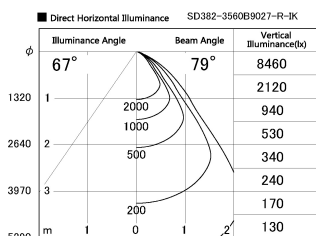

Item no. SD382-3560B9027-R-IK

Series Name: Cylinder Arm Reflector in-track tracklight.(SD382-R-IK)

Installation	Track mount
Type	Reflector type tracklight : Cylinder Arm type
Fixture wattage	36W
Beam angle	79deg
Color Temp.	2700K
CRI	Ra>90
Luminous	3268 lm
Body	Die-castaluminumalloy
Body finish	Black
Trim finish	N/A
Reflector finish	N/A
IP Rate	IP20
Light source	COB module
Input Voltage	AC220~240V
Dimming Type	Non-Dimmable
Certificate	CE,CCC
Cut Hole	N/A