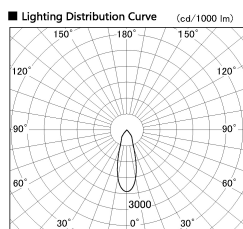

Item no. SD382-2830B9027-R-IK

Series Name: Cylinder Arm Reflector in-track tracklight.(SD382-R-IK)

Installation	Track mount
Type	Reflector type tracklight : Cylinder Arm type
Fixture wattage	28W
Beam angle	32deg
Color Temp.	2700K
CRI	Ra>90
Luminous	3011 lm
Body	Die-castaluminumalloy
Body finish	Black
Trim finish	N/A
Reflector finish	N/A
IP Rate	IP20
Light source	COB module
Input Voltage	AC220~240V
Dimming Type	Non-Dimmable
Certificate	CE,CCC
Cut Hole	N/A