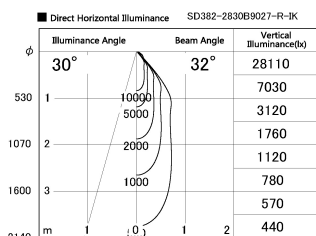

Item no. SD382-2830B9027-R-IK

Series Name: Cylinder Arm Reflector in-track tracklight.(SD382-R-IK)

Installation	Track mount
Type	Reflector type tracklight : Cylinder Arm type
Fixture wattage	28W
Beam angle	32deg
Color Temp.	2700K
CRI	Ra>90
Luminous	3011 lm
Body	Die-castaluminumalloy
Body finish	Black
Trim finish	N/A
Reflector finish	N/A
IP Rate	IP20
Light source	COB module
Input Voltage	AC220~240V
Dimming Type	Non-Dimmable
Certificate	CE,CCC
Cut Hole	N/A