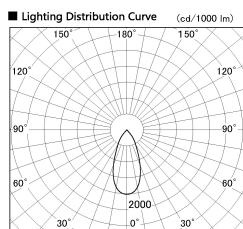

Item no. SD382-2840B9027-R-IK

Series Name: Cylinder Arm Reflector in-track tracklight.(SD382-R-IK)

Installation	Track mount
Type	Reflector type tracklight : Cylinder Arm type
Fixture wattage	28W
Beam angle	44deg
Color Temp.	2700K
CRI	Ra>90
Luminous	3010 lm
Body	Die-castaluminumalloy
Body finish	Black
Trim finish	N/A
Reflector finish	N/A
IP Rate	IP20
Light source	COB module
Input Voltage	AC220~240V
Dimming Type	Non-Dimmable
Certificate	CE,CCC
Cut Hole	N/A