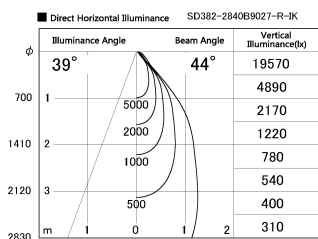

Item no. SD382-2840B9027-R-IK

Series Name: Cylinder Arm Reflector in-track tracklight.(SD382-R-IK)

Installation	Track mount
Type	Reflector type tracklight : Cylinder Arm type
Fixture wattage	28W
Beam angle	44deg
Color Temp.	2700K
CRI	Ra>90
Luminous	3010 lm
Body	Die-castaluminumalloy
Body finish	Black
Trim finish	N/A
Reflector finish	N/A
IP Rate	IP20
Light source	COB module
Input Voltage	AC220~240V
Dimming Type	Non-Dimmable
Certificate	CE,CCC
Cut Hole	N/A