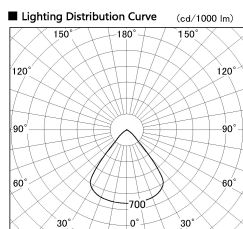

Item no. SD382-2860B9027-R-IK

Series Name: Cylinder Arm Reflector in-track tracklight.(SD382-R-IK)

Installation	Track mount
Type	Reflector type tracklight : Cylinder Arm type
Fixture wattage	28W
Beam angle	79deg
Color Temp.	2700K
CRI	Ra>90
Luminous	2591 lm
Body	Die-castaluminumalloy
Body finish	Black
Trim finish	N/A
Reflector finish	N/A
IP Rate	IP20
Light source	COB module
Input Voltage	AC220~240V
Dimming Type	Non-Dimmable
Certificate	CE,CCC
Cut Hole	N/A