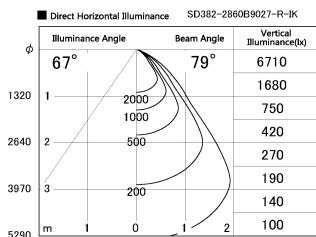

Item no. SD382-2860B9027-R-IK

Series Name: Cylinder Arm Reflector in-track tracklight.(SD382-R-IK)

Installation	Track mount
Type	Reflector type tracklight : Cylinder Arm type
Fixture wattage	28W
Beam angle	79deg
Color Temp.	2700K
CRI	Ra>90
Luminous	2591 lm
Body	Die-castaluminumalloy
Body finish	Black
Trim finish	N/A
Reflector finish	N/A
IP Rate	IP20
Light source	COB module
Input Voltage	AC220~240V
Dimming Type	Non-Dimmable
Certificate	CE,CCC
Cut Hole	N/A