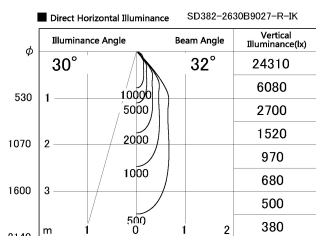

Item no. SD382-2630B9027-R-IK

Series Name: Cylinder Arm Reflector in-track tracklight.(SD382-R-IK)

Installation	Track mount
Type	Reflector type tracklight : Cylinder Arm type
Fixture wattage	24W
Beam angle	32deg
Color Temp.	2700K
CRI	Ra>90
Luminous	2604 lm
Body	Die-castaluminumalloy
Body finish	Black
Trim finish	N/A
Reflector finish	N/A
IP Rate	IP20
Light source	COB module
Input Voltage	AC220~240V
Dimming Type	Non-Dimmable
Certificate	CE,CCC
Cut Hole	N/A