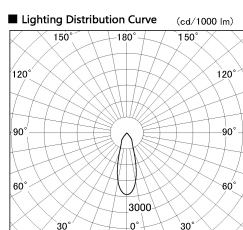

Item no. SD382-2630B9027-R-IK

Series Name: Cylinder Arm Reflector in-track tracklight.(SD382-R-IK)

Installation	Track mount
Type	Reflector type tracklight : Cylinder Arm type
Fixture wattage	24W
Beam angle	32deg
Color Temp.	2700K
CRI	Ra>90
Luminous	2604 lm
Body	Die-castaluminumalloy
Body finish	Black
Trim finish	N/A
Reflector finish	N/A
IP Rate	IP20
Light source	COB module
Input Voltage	AC220~240V
Dimming Type	Non-Dimmable
Certificate	CE,CCC
Cut Hole	N/A