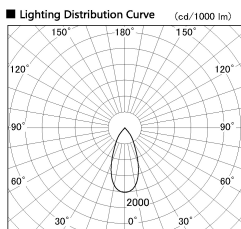

Item no. SD382-2640B9027-R-IK

Series Name: Cylinder Arm Reflector in-track tracklight.(SD382-R-IK)

Installation	Track mount
Type	Reflector type tracklight : Cylinder Arm type
Fixture wattage	24W
Beam angle	44deg
Color Temp.	2700K
CRI	Ra>90
Luminous	2603 lm
Body	Die-castaluminumalloy
Body finish	Black
Trim finish	N/A
Reflector finish	N/A
IP Rate	IP20
Light source	COB module
Input Voltage	AC220~240V
Dimming Type	Non-Dimmable
Certificate	CE,CCC
Cut Hole	N/A