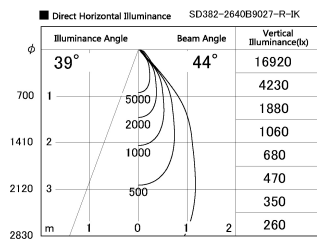

Item no. SD382-2640B9027-R-IK

Series Name: Cylinder Arm Reflector in-track tracklight.(SD382-R-IK)

Installation	Track mount
Type	Reflector type tracklight : Cylinder Arm type
Fixture wattage	24W
Beam angle	44deg
Color Temp.	2700K
CRI	Ra>90
Luminous	2603 lm
Body	Die-castaluminumalloy
Body finish	Black
Trim finish	N/A
Reflector finish	N/A
IP Rate	IP20
Light source	COB module
Input Voltage	AC220~240V
Dimming Type	Non-Dimmable
Certificate	CE,CCC
Cut Hole	N/A