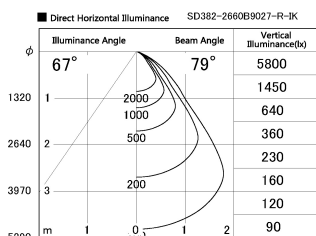

Item no. SD382-2660B9027-R-IK

Series Name: Cylinder Arm Reflector in-track tracklight.(SD382-R-IK)

Installation	Track mount
Type	Reflector type tracklight : Cylinder Arm type
Fixture wattage	24W
Beam angle	79deg
Color Temp.	2700K
CRI	Ra>90
Luminous	2241 lm
Body	Die-castaluminumalloy
Body finish	Black
Trim finish	N/A
Reflector finish	N/A
IP Rate	IP20
Light source	COB module
Input Voltage	AC220~240V
Dimming Type	Non-Dimmable
Certificate	CE,CCC
Cut Hole	N/A