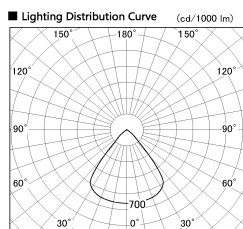

Item no. SD382-2660B9027-R-IK

Series Name: Cylinder Arm Reflector in-track tracklight.(SD382-R-IK)

Installation	Track mount
Type	Reflector type tracklight : Cylinder Arm type
Fixture wattage	24W
Beam angle	79deg
Color Temp.	2700K
CRI	Ra>90
Luminous	2241 lm
Body	Die-castaluminumalloy
Body finish	Black
Trim finish	N/A
Reflector finish	N/A
IP Rate	IP20
Light source	COB module
Input Voltage	AC220~240V
Dimming Type	Non-Dimmable
Certificate	CE,CCC
Cut Hole	N/A