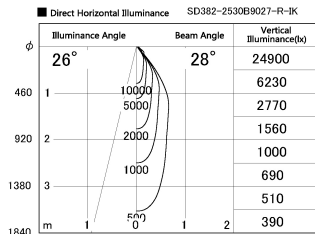

Item no. SD382-2530B9027-R-IK

Series Name: Cylinder Arm Reflector in-track tracklight.(SD382-R-IK)

Installation	Track mount
Type	Reflector type tracklight : Cylinder Arm type
Fixture wattage	24W
Beam angle	28deg
Color Temp.	2700K
CRI	Ra>90
Luminous	2308 lm
Body	Die-castaluminumalloy
Body finish	Black
Trim finish	N/A
Reflector finish	N/A
IP Rate	IP20
Light source	COB module
Input Voltage	AC220~240V
Dimming Type	Non-Dimmable
Certificate	CE,CCC
Cut Hole	N/A