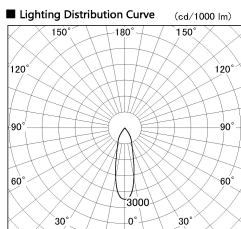

Item no. SD382-2530B9027-R-IK

Series Name: Cylinder Arm Reflector in-track tracklight.(SD382-R-IK)

Installation	Track mount
Type	Reflector type tracklight : Cylinder Arm type
Fixture wattage	24W
Beam angle	28deg
Color Temp.	2700K
CRI	Ra>90
Luminous	2308 lm
Body	Die-castaluminumalloy
Body finish	Black
Trim finish	N/A
Reflector finish	N/A
IP Rate	IP20
Light source	COB module
Input Voltage	AC220~240V
Dimming Type	Non-Dimmable
Certificate	CE,CCC
Cut Hole	N/A