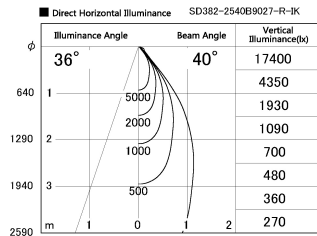

Item no. SD382-2540B9027-R-IK

Series Name: Cylinder Arm Reflector in-track tracklight.(SD382-R-IK)

Installation	Track mount
Type	Reflector type tracklight : Cylinder Arm type
Fixture wattage	24W
Beam angle	40deg
Color Temp.	2700K
CRI	Ra>90
Luminous	2365 lm
Body	Die-castaluminumalloy
Body finish	Black
Trim finish	N/A
Reflector finish	N/A
IP Rate	IP20
Light source	COB module
Input Voltage	AC220~240V
Dimming Type	Non-Dimmable
Certificate	CE,CCC
Cut Hole	N/A