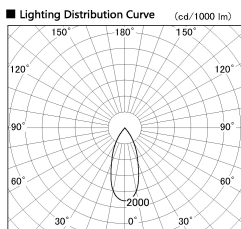

Item no. SD382-2540B9027-R-IK

Series Name: Cylinder Arm Reflector in-track tracklight.(SD382-R-IK)

Installation	Track mount
Type	Reflector type tracklight : Cylinder Arm type
Fixture wattage	24W
Beam angle	40deg
Color Temp.	2700K
CRI	Ra>90
Luminous	2365 lm
Body	Die-castaluminumalloy
Body finish	Black
Trim finish	N/A
Reflector finish	N/A
IP Rate	IP20
Light source	COB module
Input Voltage	AC220~240V
Dimming Type	Non-Dimmable
Certificate	CE,CCC
Cut Hole	N/A