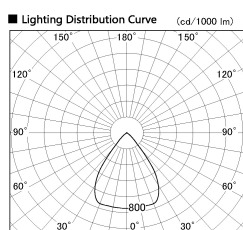

Item no. SD382-2560B9027-R-IK

Series Name: Cylinder Arm Reflector in-track tracklight.(SD382-R-IK)

Installation	Track mount
Type	Reflector type tracklight : Cylinder Arm type
Fixture wattage	24W
Beam angle	73deg
Color Temp.	2700K
CRI	Ra>90
Luminous	1973 lm
Body	Die-castaluminumalloy
Body finish	Black
Trim finish	N/A
Reflector finish	N/A
IP Rate	IP20
Light source	COB module
Input Voltage	AC220~240V
Dimming Type	Non-Dimmable
Certificate	CE,CCC
Cut Hole	N/A