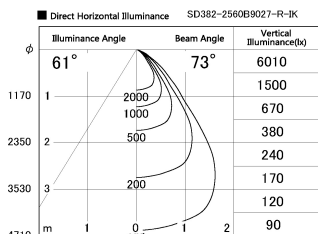

Item no. SD382-2560B9027-R-IK

Series Name: Cylinder Arm Reflector in-track tracklight.(SD382-R-IK)

Installation	Track mount
Type	Reflector type tracklight : Cylinder Arm type
Fixture wattage	24W
Beam angle	73deg
Color Temp.	2700K
CRI	Ra>90
Luminous	1973 lm
Body	Die-castaluminumalloy
Body finish	Black
Trim finish	N/A
Reflector finish	N/A
IP Rate	IP20
Light source	COB module
Input Voltage	AC220~240V
Dimming Type	Non-Dimmable
Certificate	CE,CCC
Cut Hole	N/A