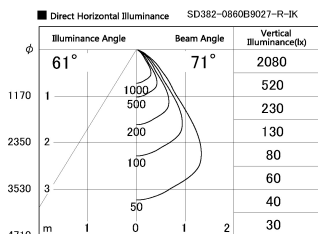

Item no. SD382-0860B9027-R-IK

Series Name: Cylinder Arm Reflector in-track tracklight.(SD382-R-IK)

Installation	Track mount
Type	Reflector type tracklight : Cylinder Arm type
Fixture wattage	7.5W
Beam angle	71deg
Color Temp.	2700K
CRI	Ra>90
Luminous	627 lm
Body	Die-castaluminumalloy
Body finish	Black
Trim finish	N/A
Reflector finish	N/A
IP Rate	IP20
Light source	COB module
Input Voltage	AC220~240V
Dimming Type	Non-Dimmable
Certificate	CE,CCC
Cut Hole	N/A