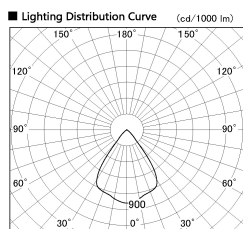

Item no. SD382-0860B9027-R-IK

Series Name: Cylinder Arm Reflector in-track tracklight.(SD382-R-IK)

Installation	Track mount
Type	Reflector type tracklight : Cylinder Arm type
Fixture wattage	7.5W
Beam angle	71deg
Color Temp.	2700K
CRI	Ra>90
Luminous	627 lm
Body	Die-castaluminumalloy
Body finish	Black
Trim finish	N/A
Reflector finish	N/A
IP Rate	IP20
Light source	COB module
Input Voltage	AC220~240V
Dimming Type	Non-Dimmable
Certificate	CE,CCC
Cut Hole	N/A