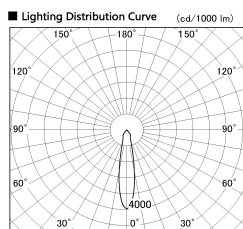

Item no. SD382-3520B9030-R-IK

Series Name: Cylinder Arm Reflector in-track tracklight.(SD382-R-IK)

■ Direct Horizontal Illuminance SD382-3520B9030-R-IK

Illuminance Angle	Beam Angle	Vertical Illuminance (lx)	
20°	21°	1	60650
		2	15160
		3	6740
		4	3790
		5	2430
1410 m	1	1	1680
		2	1240
		3	950

Installation	Track mount
Type	Reflector type tracklight : Cylinder Arm type
Fixture wattage	36W
Beam angle	21deg
Color Temp.	3000K
CRI	Ra>90
Luminous	3823 lm
Body	Die-castaluminumalloy
Body finish	Black
Trim finish	N/A
Reflector finish	N/A
IP Rate	IP20
Light source	COB module
Input Voltage	AC220~240V
Dimming Type	Non-Dimmable
Certificate	CE,CCC
Cut Hole	N/A