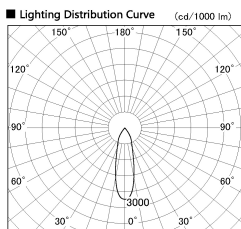

Item no. SD382-2530B9030-R-IK

Series Name: Cylinder Arm Reflector in-track tracklight.(SD382-R-IK)

Installation	Track mount
Type	Reflector type tracklight : Cylinder Arm type
Fixture wattage	24W
Beam angle	28deg
Color Temp.	3000K
CRI	Ra>90
Luminous	2355 lm
Body	Die-castaluminumalloy
Body finish	Black
Trim finish	N/A
Reflector finish	N/A
IP Rate	IP20
Light source	COB module
Input Voltage	AC220~240V
Dimming Type	Non-Dimmable
Certificate	CE,CCC
Cut Hole	N/A