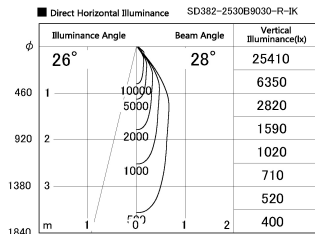

Item no. SD382-2530B9030-R-IK

Series Name: Cylinder Arm Reflector in-track tracklight.(SD382-R-IK)

Installation	Track mount
Type	Reflector type tracklight : Cylinder Arm type
Fixture wattage	24W
Beam angle	28deg
Color Temp.	3000K
CRI	Ra>90
Luminous	2355 lm
Body	Die-castaluminumalloy
Body finish	Black
Trim finish	N/A
Reflector finish	N/A
IP Rate	IP20
Light source	COB module
Input Voltage	AC220~240V
Dimming Type	Non-Dimmable
Certificate	CE,CCC
Cut Hole	N/A