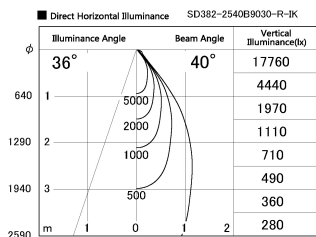

Item no. SD382-2540B9030-R-IK

Series Name: Cylinder Arm Reflector in-track tracklight.(SD382-R-IK)

Installation	Track mount
Type	Reflector type tracklight : Cylinder Arm type
Fixture wattage	24W
Beam angle	40deg
Color Temp.	3000K
CRI	Ra>90
Luminous	2413 lm
Body	Die-castaluminumalloy
Body finish	Black
Trim finish	N/A
Reflector finish	N/A
IP Rate	IP20
Light source	COB module
Input Voltage	AC220~240V
Dimming Type	Non-Dimmable
Certificate	CE,CCC
Cut Hole	N/A