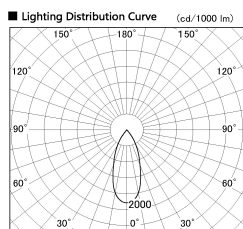

Item no. SD382-2540B9030-R-IK

Series Name: Cylinder Arm Reflector in-track tracklight.(SD382-R-IK)

Installation	Track mount
Type	Reflector type tracklight : Cylinder Arm type
Fixture wattage	24W
Beam angle	40deg
Color Temp.	3000K
CRI	Ra>90
Luminous	2413 lm
Body	Die-castaluminumalloy
Body finish	Black
Trim finish	N/A
Reflector finish	N/A
IP Rate	IP20
Light source	COB module
Input Voltage	AC220~240V
Dimming Type	Non-Dimmable
Certificate	CE,CCC
Cut Hole	N/A