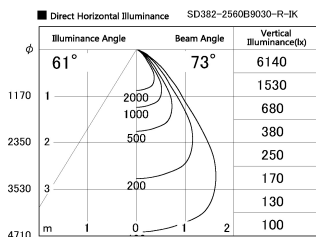

Item no. SD382-2560B9030-R-IK

Series Name: Cylinder Arm Reflector in-track tracklight.(SD382-R-IK)

Installation	Track mount
Type	Reflector type tracklight : Cylinder Arm type
Fixture wattage	24W
Beam angle	73deg
Color Temp.	3000K
CRI	Ra>90
Luminous	2013 lm
Body	Die-castaluminumalloy
Body finish	Black
Trim finish	N/A
Reflector finish	N/A
IP Rate	IP20
Light source	COB module
Input Voltage	AC220~240V
Dimming Type	Non-Dimmable
Certificate	CE,CCC
Cut Hole	N/A