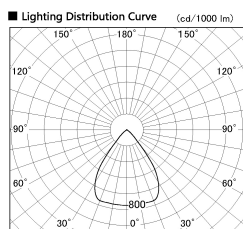

Item no. SD382-2560B9030-R-IK

Series Name: Cylinder Arm Reflector in-track tracklight.(SD382-R-IK)

Installation	Track mount
Type	Reflector type tracklight : Cylinder Arm type
Fixture wattage	24W
Beam angle	73deg
Color Temp.	3000K
CRI	Ra>90
Luminous	2013 lm
Body	Die-castaluminumalloy
Body finish	Black
Trim finish	N/A
Reflector finish	N/A
IP Rate	IP20
Light source	COB module
Input Voltage	AC220~240V
Dimming Type	Non-Dimmable
Certificate	CE,CCC
Cut Hole	N/A