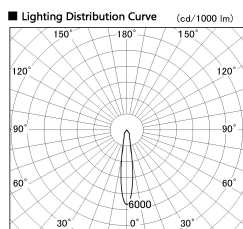

Item no. SD382-0815B9030-R-IK

Series Name: Cylinder Arm Reflector in-track tracklight.(SD382-R-IK)

■ Direct Horizontal Illuminance SD382-0815B9030-R-IK

φ	Illuminance Angle	Beam Angle	Vertical Illuminance (lx)		
290	17°	17°	15920		
1			3980		
590			1770		
2			1000		
890			640		
3			440		
1190			320		
m	1	0	1	2	250

Installation	Track mount
Type	Reflector type tracklight : Cylinder Arm type
Fixture wattage	7.5W
Beam angle	17deg
Color Temp.	3000K
CRI	Ra>90
Luminous	705 lm
Body	Die-castaluminumalloy
Body finish	Black
Trim finish	N/A
Reflector finish	N/A
IP Rate	IP20
Light source	COB module
Input Voltage	AC220~240V
Dimming Type	Non-Dimmable
Certificate	CE,CCC
Cut Hole	N/A