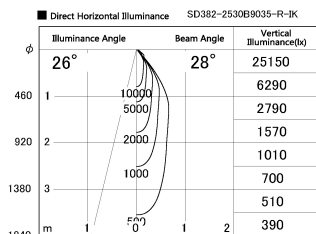

Item no. SD382-2530B9035-R-IK

Series Name: Cylinder Arm Reflector in-track tracklight.(SD382-R-IK)

Installation	Track mount
Type	Reflector type tracklight : Cylinder Arm type
Fixture wattage	24W
Beam angle	28deg
Color Temp.	3500K
CRI	Ra>90
Luminous	2331 lm
Body	Die-castaluminumalloy
Body finish	Black
Trim finish	N/A
Reflector finish	N/A
IP Rate	IP20
Light source	COB module
Input Voltage	AC220~240V
Dimming Type	Non-Dimmable
Certificate	CE,CCC
Cut Hole	N/A