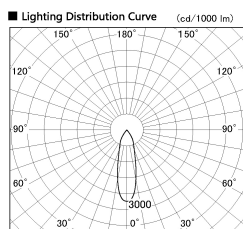

Item no. SD382-2530B9035-R-IK

Series Name: Cylinder Arm Reflector in-track tracklight.(SD382-R-IK)

Installation	Track mount
Type	Reflector type tracklight : Cylinder Arm type
Fixture wattage	24W
Beam angle	28deg
Color Temp.	3500K
CRI	Ra>90
Luminous	2331 lm
Body	Die-castaluminumalloy
Body finish	Black
Trim finish	N/A
Reflector finish	N/A
IP Rate	IP20
Light source	COB module
Input Voltage	AC220~240V
Dimming Type	Non-Dimmable
Certificate	CE,CCC
Cut Hole	N/A