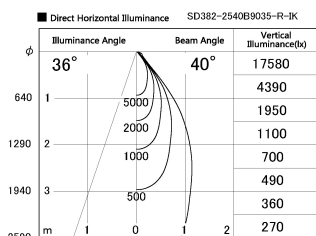

Item no. SD382-2540B9035-R-IK

Series Name: Cylinder Arm Reflector in-track tracklight.(SD382-R-IK)

Installation	Track mount
Type	Reflector type tracklight : Cylinder Arm type
Fixture wattage	24W
Beam angle	40deg
Color Temp.	3500K
CRI	Ra>90
Luminous	2389 lm
Body	Die-castaluminumalloy
Body finish	Black
Trim finish	N/A
Reflector finish	N/A
IP Rate	IP20
Light source	COB module
Input Voltage	AC220~240V
Dimming Type	Non-Dimmable
Certificate	CE,CCC
Cut Hole	N/A