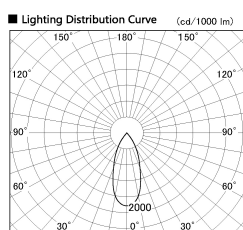

Item no. SD382-2540B9035-R-IK

Series Name: Cylinder Arm Reflector in-track tracklight.(SD382-R-IK)

Installation	Track mount
Type	Reflector type tracklight : Cylinder Arm type
Fixture wattage	24W
Beam angle	40deg
Color Temp.	3500K
CRI	Ra>90
Luminous	2389 lm
Body	Die-castaluminumalloy
Body finish	Black
Trim finish	N/A
Reflector finish	N/A
IP Rate	IP20
Light source	COB module
Input Voltage	AC220~240V
Dimming Type	Non-Dimmable
Certificate	CE,CCC
Cut Hole	N/A