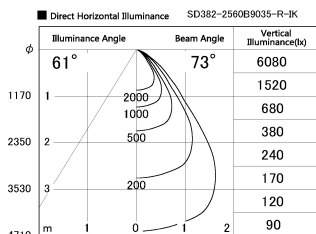

Item no. SD382-2560B9035-R-IK

Series Name: Cylinder Arm Reflector in-track tracklight.(SD382-R-IK)

Installation	Track mount
Type	Reflector type tracklight : Cylinder Arm type
Fixture wattage	24W
Beam angle	73deg
Color Temp.	3500K
CRI	Ra>90
Luminous	1993 lm
Body	Die-castaluminumalloy
Body finish	Black
Trim finish	N/A
Reflector finish	N/A
IP Rate	IP20
Light source	COB module
Input Voltage	AC220~240V
Dimming Type	Non-Dimmable
Certificate	CE,CCC
Cut Hole	N/A