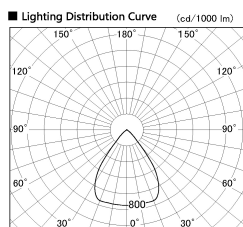

Item no. SD382-2560B9035-R-IK

Series Name: Cylinder Arm Reflector in-track tracklight.(SD382-R-IK)

Installation	Track mount
Type	Reflector type tracklight : Cylinder Arm type
Fixture wattage	24W
Beam angle	73deg
Color Temp.	3500K
CRI	Ra>90
Luminous	1993 lm
Body	Die-castaluminumalloy
Body finish	Black
Trim finish	N/A
Reflector finish	N/A
IP Rate	IP20
Light source	COB module
Input Voltage	AC220~240V
Dimming Type	Non-Dimmable
Certificate	CE,CCC
Cut Hole	N/A