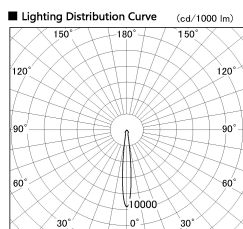

Item no. SD382-3515B9040-R-IK

Series Name: Cylinder Arm Reflector in-track tracklight.(SD382-R-IK)

■ Direct Horizontal Illuminance SD382-3515B9040-R-IK

φ	Illuminance Angle	Beam Angle	Vertical Illuminance(lx)
190	11°	12°	122020
1	50000		30510
	20000		13560
380	10000		7630
2	5000		4880
570			3390
3			2490
770			1910

Installation	Track mount
Type	Reflector type tracklight : Cylinder Arm type
Fixture wattage	36W
Beam angle	12deg
Color Temp.	4000K
CRI	Ra>90
Luminous	3141 lm
Body	Die-castaluminumalloy
Body finish	Black
Trim finish	N/A
Reflector finish	N/A
IP Rate	IP20
Light source	COB module
Input Voltage	AC220~240V
Dimming Type	Non-Dimmable
Certificate	CE,CCC
Cut Hole	N/A