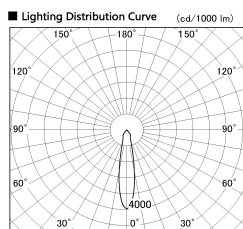

Item no. SD382-3520B9040-R-IK

Series Name: Cylinder Arm Reflector in-track tracklight.(SD382-R-IK)

■ Direct Horizontal Illuminance SD382-3520B9040-R-IK

Illuminance Angle	Beam Angle	Vertical Illuminance (lx)
20°	21°	60890
		15220
		6770
		3810
		2440
1050	3	1690
		1240
		950
350	1	2000
		1000
700	2	5000
		2000

Installation	Track mount
Type	Reflector type tracklight : Cylinder Arm type
Fixture wattage	36W
Beam angle	21deg
Color Temp.	4000K
CRI	Ra>90
Luminous	3838 lm
Body	Die-castaluminumalloy
Body finish	Black
Trim finish	N/A
Reflector finish	N/A
IP Rate	IP20
Light source	COB module
Input Voltage	AC220~240V
Dimming Type	Non-Dimmable
Certificate	CE,CCC
Cut Hole	N/A