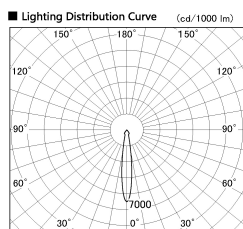

Item no. SD382-2615B9040-R-IK

Series Name: Cylinder Arm Reflector in-track tracklight.(SD382-R-IK)

■ Direct Horizontal Illuminance SD382-2615B9040-R-IK

φ	Illuminance Angle	Beam Angle	Vertical Illuminance(lx)
240	14°	15°	62340
480			15580
730			6930
980			3900
			2490
			1730
			1270
			970

Installation	Track mount
Type	Reflector type tracklight : Cylinder Arm type
Fixture wattage	24W
Beam angle	15deg
Color Temp.	4000K
CRI	Ra>90
Luminous	2457 lm
Body	Die-castaluminumalloy
Body finish	Black
Trim finish	N/A
Reflector finish	N/A
IP Rate	IP20
Light source	COB module
Input Voltage	AC220~240V
Dimming Type	Non-Dimmable
Certificate	CE,CCC
Cut Hole	N/A