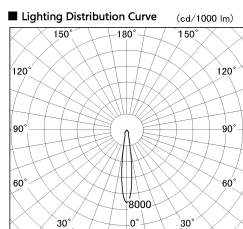

Item no. SD382-2515B9040-R-IK

Series Name: Cylinder Arm Reflector in-track tracklight.(SD382-R-IK)

■ Direct Horizontal Illuminance SD382-2515B9040-R-IK

φ	Illuminance Angle	Beam Angle	Vertical Illuminance (lx)
240	14°	15°	57130
480	2000lx		14280
	1000lx		6350
730	5000lx		3570
980	2000lx		2290
			1590
			1170
			890

Installation	Track mount
Type	Reflector type tracklight : Cylinder Arm type
Fixture wattage	24W
Beam angle	15deg
Color Temp.	4000K
CRI	Ra>90
Luminous	1950 lm
Body	Die-castaluminumalloy
Body finish	Black
Trim finish	N/A
Reflector finish	N/A
IP Rate	IP20
Light source	COB module
Input Voltage	AC220~240V
Dimming Type	Non-Dimmable
Certificate	CE,CCC
Cut Hole	N/A