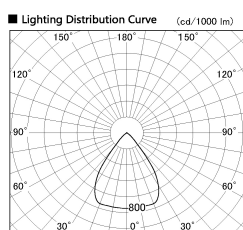

Item no. SD382-2560B9040-R-IK

Series Name: Cylinder Arm Reflector in-track tracklight.(SD382-R-IK)

Installation	Track mount
Type	Reflector type tracklight : Cylinder Arm type
Fixture wattage	24W
Beam angle	73deg
Color Temp.	4000K
CRI	Ra>90
Luminous	2021 lm
Body	Die-castaluminumalloy
Body finish	Black
Trim finish	N/A
Reflector finish	N/A
IP Rate	IP20
Light source	COB module
Input Voltage	AC220~240V
Dimming Type	Non-Dimmable
Certificate	CE,CCC
Cut Hole	N/A