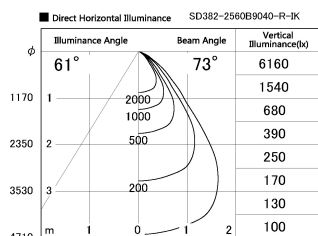

Item no. SD382-2560B9040-R-IK

Series Name: Cylinder Arm Reflector in-track tracklight.(SD382-R-IK)

Installation	Track mount
Type	Reflector type tracklight : Cylinder Arm type
Fixture wattage	24W
Beam angle	73deg
Color Temp.	4000K
CRI	Ra>90
Luminous	2021 lm
Body	Die-castaluminumalloy
Body finish	Black
Trim finish	N/A
Reflector finish	N/A
IP Rate	IP20
Light source	COB module
Input Voltage	AC220~240V
Dimming Type	Non-Dimmable
Certificate	CE,CCC
Cut Hole	N/A