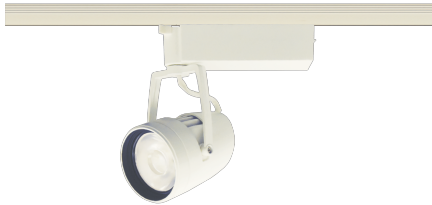

Item no. SD386-4050W9035

Series Name: Cledy versa L-G tracklight (SD386)

■ Lighting Distribution Curve (cd/1000 lm)

■ Direct Horizontal Illuminance SD386-4050W9035

Installation	Track mount
Type	High-efficacy Lens type tracklight
Fixture wattage	36W
Beam angle	59deg
Color Temp.	3500K
CRI	Ra>90
Luminous	4253 lm
Body	Die-castaluminumalloy
Body finish	White
Trim finish	White
Reflector finish	N/A
IP Rate	IP20
Light source	COB module
Input Voltage	AC220~240V
Dimming Type	Non-Dimmable
Certificate	CE,CCC
Cut Hole	N/A