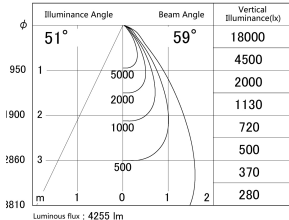

Item no. SD386-4050W9035

Series Name: Cledy versa L-G tracklight (SD386)

■ Lighting Distribution Curve (cd/1000 lm)

■ Direct Horizontal Illuminance SD386-4050W9035

Installation	Track mount
Type	High-efficacy Lens type tracklight
Fixture wattage	36W
Beam angle	59deg
Color Temp.	3500K
CRI	Ra>90
Luminous	4253 lm
Body	Die-castaluminumalloy
Body finish	White
Trim finish	White
Reflector finish	N/A
IP Rate	IP20
Light source	COB module
Input Voltage	AC220~240V
Dimming Type	Non-Dimmable
Certificate	CE,CCC
Cut Hole	N/A