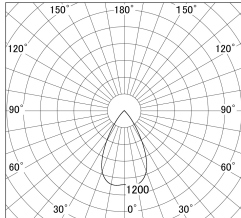

Item no. SD386-4050W9035

Series Name: Cledy versa L-G tracklight (SD386)

■ Lighting Distribution Curve (cd/1000 lm)

■ Direct Horizontal Illuminance SD386-4050W9035

Installation	Track mount
Type	High-efficacy Lens type tracklight
Fixture wattage	36W
Beam angle	59deg
Color Temp.	3500K
CRI	Ra>90
Luminous	4253 lm
Body	Die-castaluminumalloy
Body finish	White
Trim finish	White
Reflector finish	N/A
IP Rate	IP20
Light source	COB module
Input Voltage	AC220~240V
Dimming Type	Non-Dimmable
Certificate	CE,CCC
Cut Hole	N/A