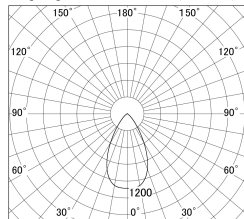

■ Lighting Distribution Curve (cd/1000 lm)