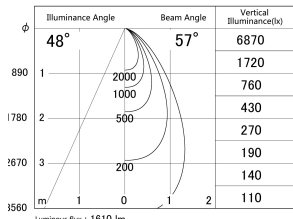

Item no. SD386-1550W9040

Series Name: Cledy versa L-G tracklight (SD386)

■ Lighting Distribution Curve (cd/1000 lm)

Installation	Track mount
Type	High-efficiency Lens type tracklight
Fixture wattage	14W
Beam angle	57deg
Color Temp.	4000K
CRI	Ra>90
Luminous	1611 lm
Body	Die-castaluminumalloy
Body finish	White
Trim finish	White
Reflector finish	N/A
IP Rate	IP20
Light source	COB module
Input Voltage	AC220~240V
Dimming Type	Non-Dimmable
Certificate	CE,CCC
Cut Hole	N/A