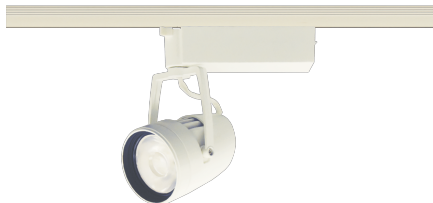

Item no. SD386-2015W9040

Series Name: Cledy versa L-G tracklight (SD386)