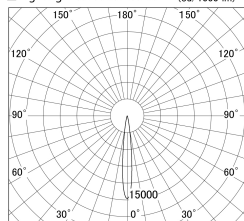

■ Lighting Distribution Curve (cd/1000 lm)

φ	Illuminance Angle	Beam Angle	Vertical Illuminance(lx)
210	12°	12°	149850
1			37460
			16650
420			9370
			5990
630			4160
			3060
840			2340

Luminous flux : 2525 lm

Installation	Track mount
Type	High-efficacy Lens type tracklight
Fixture wattage	21W
Beam angle	12deg
Color Temp.	4000K
CRI	Ra>90
Luminous	2525 lm
Body	Die-castaluminumalloy
Body finish	White
Trim finish	White
Reflector finish	N/A
IP Rate	IP20
Light source	COB module
Input Voltage	AC220~240V
Dimming Type	Non-Dimmable
Certificate	CE,CCC
Cut Hole	N/A