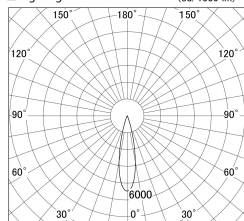

■ Lighting Distribution Curve (cd/1000 lm)

φ	Illuminance Angle	Beam Angle	Vertical Illuminance(lx)
	22°	24°	54270
380			13570
770			6030
1160			3390
1550			2170
			1510
			1110
			850

Luminous flux : 2515 lm

Installation	Track mount
Type	High-efficacy Lens type tracklight
Fixture wattage	21W
Beam angle	24deg
Color Temp.	4000K
CRI	Ra>90
Luminous	2514 lm
Body	Die-castaluminumalloy
Body finish	White
Trim finish	White
Reflector finish	N/A
IP Rate	IP20
Light source	COB module
Input Voltage	AC220~240V
Dimming Type	Non-Dimmable
Certificate	CE,CCC
Cut Hole	N/A