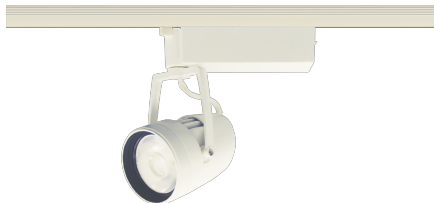

Item no. SD386-2025W9040

Series Name: Cledy versa L-G tracklight (SD386)