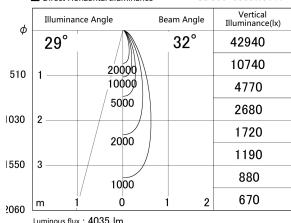

Installation	Track mount
Type	High-efficacy Lens type tracklight
Fixture wattage	32W
Beam angle	32deg
Color Temp.	4000K
CRI	Ra>90
Luminous	4035 lm
Body	Die-castaluminumalloy
Body finish	White
Trim finish	White
Reflector finish	N/A
IP Rate	IP20
Light source	COB module
Input Voltage	AC220~240V
Dimming Type	Non-Dimmable
Certificate	CE,CCC
Cut Hole	N/A