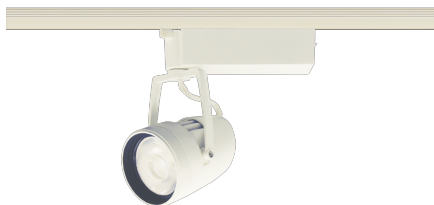

Item no. SD386-3535W9040

Series Name: Cledy versa L-G tracklight (SD386)