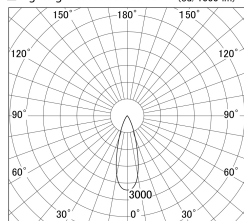

■ Lighting Distribution Curve (cd/1000 lm)

Installation	Track mount
Type	High-efficacy Lens type tracklight
Fixture wattage	32W
Beam angle	32deg
Color Temp.	4000K
CRI	Ra>90
Luminous	4035 lm
Body	Die-castaluminumalloy
Body finish	White
Trim finish	White
Reflector finish	N/A
IP Rate	IP20
Light source	COB module
Input Voltage	AC220~240V
Dimming Type	Non-Dimmable
Certificate	CE,CCC
Cut Hole	N/A