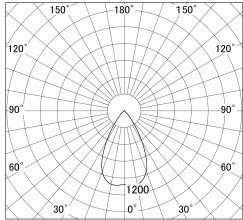

Item no. SD386-4050W9040

Series Name: Cledy versa L-G tracklight (SD386)

■ Lighting Distribution Curve (cd/1000 lm)

■ Direct Horizontal Illuminance SD386-4050W9040

Installation	Track mount
Type	High-efficacy Lens type tracklight
Fixture wattage	36W
Beam angle	59deg
Color Temp.	4000K
CRI	Ra>90
Luminous	4313 lm
Body	Die-castaluminumalloy
Body finish	White
Trim finish	White
Reflector finish	N/A
IP Rate	IP20
Light source	COB module
Input Voltage	AC220~240V
Dimming Type	Non-Dimmable
Certificate	CE,CCC
Cut Hole	N/A