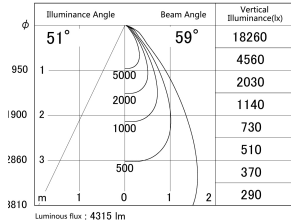

Item no. SD386-4050W9040

Series Name: Cledy versa L-G tracklight (SD386)

■ Lighting Distribution Curve (cd/1000 lm)

■ Direct Horizontal Illuminance SD386-4050W9040

Installation	Track mount
Type	High-efficacy Lens type tracklight
Fixture wattage	36W
Beam angle	59deg
Color Temp.	4000K
CRI	Ra>90
Luminous	4313 lm
Body	Die-castaluminumalloy
Body finish	White
Trim finish	White
Reflector finish	N/A
IP Rate	IP20
Light source	COB module
Input Voltage	AC220~240V
Dimming Type	Non-Dimmable
Certificate	CE,CCC
Cut Hole	N/A