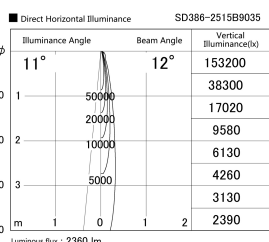

Item no. SD386-2515B9035

Series Name: Cledy versa L-G tracklight (SD386)

Installation	Track mount
Type	High-efficiency Lens type tracklight
Fixture wattage	24W
Beam angle	12deg
Color Temp.	3500K
CRI	Ra>90
Luminous	2360 lm
Body	Die-castaluminumalloy
Body finish	Black
Trim finish	Black
Reflector finish	N/A
IP Rate	IP20
Light source	COB module
Input Voltage	AC220~240V
Dimming Type	Non-Dimmable
Certificate	CE,CCC
Cut Hole	N/A