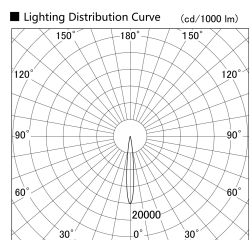

Item no. SD386-2515B9035

Series Name: Cledy versa L-G tracklight (SD386)

Installation	Track mount
Type	High-efficiency Lens type tracklight
Fixture wattage	24W
Beam angle	12deg
Color Temp.	3500K
CRI	Ra>90
Luminous	2360 lm
Body	Die-castaluminumalloy
Body finish	Black
Trim finish	Black
Reflector finish	N/A
IP Rate	IP20
Light source	COB module
Input Voltage	AC220~240V
Dimming Type	Non-Dimmable
Certificate	CE,CCC
Cut Hole	N/A