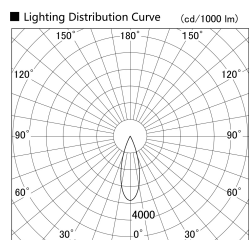

Item no. SD386-2535B9035

Series Name: Cledy versa L-G tracklight (SD386)

Installation	Track mount
Type	High-efficiency Lens type tracklight
Fixture wattage	24W
Beam angle	32deg
Color Temp.	3500K
CRI	Ra>90
Luminous	3147 lm
Body	Die-castaluminumalloy
Body finish	Black
Trim finish	Black
Reflector finish	N/A
IP Rate	IP20
Light source	COB module
Input Voltage	AC220~240V
Dimming Type	Non-Dimmable
Certificate	CE,CCC
Cut Hole	N/A