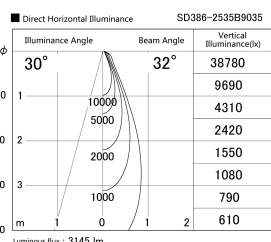

Item no. SD386-2535B9035

Series Name: Cledy versa L-G tracklight (SD386)

Installation	Track mount
Type	High-efficiency Lens type tracklight
Fixture wattage	24W
Beam angle	32deg
Color Temp.	3500K
CRI	Ra>90
Luminous	3147 lm
Body	Die-castaluminumalloy
Body finish	Black
Trim finish	Black
Reflector finish	N/A
IP Rate	IP20
Light source	COB module
Input Voltage	AC220~240V
Dimming Type	Non-Dimmable
Certificate	CE,CCC
Cut Hole	N/A