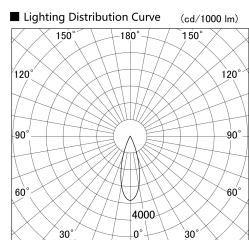

Item no. SD386-3035B9040

Series Name: Cledy versa L-G tracklight (SD386)

Installation	Track mount
Type	High-efficiency Lens type tracklight
Fixture wattage	28W
Beam angle	32deg
Color Temp.	4000K
CRI	Ra>90
Luminous	3690 lm
Body	Die-castaluminumalloy
Body finish	Black
Trim finish	Black
Reflector finish	N/A
IP Rate	IP20
Light source	COB module
Input Voltage	AC220~240V
Dimming Type	Non-Dimmable
Certificate	CE,CCC
Cut Hole	N/A