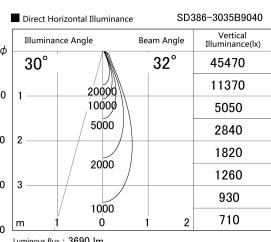

Item no. SD386-3035B9040

Series Name: Cledy versa L-G tracklight (SD386)

Installation	Track mount
Type	High-efficiency Lens type tracklight
Fixture wattage	28W
Beam angle	32deg
Color Temp.	4000K
CRI	Ra>90
Luminous	3690 lm
Body	Die-castaluminumalloy
Body finish	Black
Trim finish	Black
Reflector finish	N/A
IP Rate	IP20
Light source	COB module
Input Voltage	AC220~240V
Dimming Type	Non-Dimmable
Certificate	CE,CCC
Cut Hole	N/A