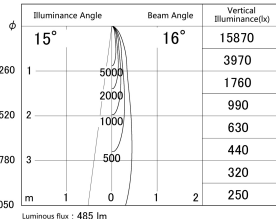

Item no. DD161-0515B9027

Series Name: AMMA Φ80 series Lens type (DD161)

■ Lighting Distribution Curve (cd/1000 lm)

Installation	Recessed mount
Type	High-efficiency Lens type small adjustable downlight
Fixture wattage	5W
Beam angle	16deg
Color Temp.	2700K
CRI	Ra>90
Luminous	483 lm
Body	Die-castaluminumalloy
Body finish	N/A
Trim finish	Black
Reflector finish	N/A
IP Rate	IP20
Light source	COB module
Input Voltage	AC220~240V
Dimming Type	Non-Dimmable
Certificate	CE,CCC
Cut Hole	80mm