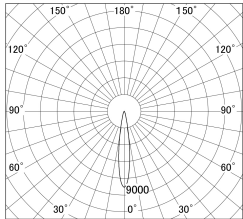

■ Lighting Distribution Curve (cd/1000 lm)