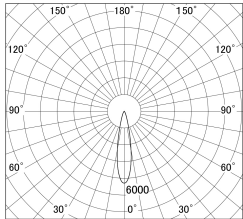

Item no. DD161-0520B9027

Series Name: AMMA Φ80 series Lens type (DD161)

■ Lighting Distribution Curve (cd/1000 lm)

■ Direct Horizontal Illuminance DD161-0520B9027

Installation	Recessed mount
Type	High-efficiency Lens type small adjustable downlight
Fixture wattage	5W
Beam angle	21deg
Color Temp.	2700K
CRI	Ra>90
Luminous	560 lm
Body	Die-cast aluminum alloy
Body finish	N/A
Trim finish	Black
Reflector finish	N/A
IP Rate	IP20
Light source	COB module
Input Voltage	AC220~240V
Dimming Type	Non-Dimmable
Certificate	CE,CCC
Cut Hole	80mm