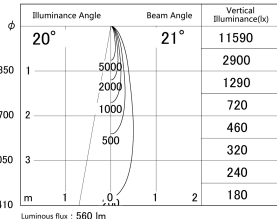

Item no. DD161-0520B9027

Series Name: AMMA Φ80 series Lens type (DD161)

■ Lighting Distribution Curve (cd/1000 lm)

■ Direct Horizontal Illuminance DD161-0520B9027

Installation	Recessed mount
Type	High-efficiency Lens type small adjustable downlight
Fixture wattage	5W
Beam angle	21deg
Color Temp.	2700K
CRI	Ra>90
Luminous	560 lm
Body	Die-cast aluminum alloy
Body finish	N/A
Trim finish	Black
Reflector finish	N/A
IP Rate	IP20
Light source	COB module
Input Voltage	AC220~240V
Dimming Type	Non-Dimmable
Certificate	CE,CCC
Cut Hole	80mm