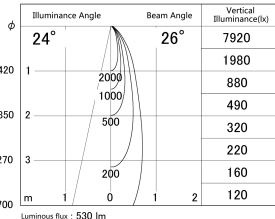

Item no. DD161-0525B9027

Series Name: AMMA Φ80 series Lens type (DD161)

■ Lighting Distribution Curve (cd/1000 lm)

■ Direct Horizontal Illuminance DD161-0525B9027

Installation	Recessed mount
Type	High-efficiency Lens type small adjustable downlight
Fixture wattage	5W
Beam angle	26deg
Color Temp.	2700K
CRI	Ra>90
Luminous	528 lm
Body	Die-castaluminumalloy
Body finish	N/A
Trim finish	Black
Reflector finish	N/A
IP Rate	IP20
Light source	COB module
Input Voltage	AC220~240V
Dimming Type	Non-Dimmable
Certificate	CE,CCC
Cut Hole	80mm