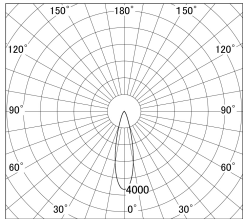

Item no. DD161-0525B9027

Series Name: AMMA Φ80 series Lens type (DD161)

■ Lighting Distribution Curve (cd/1000 lm)

■ Direct Horizontal Illuminance DD161-0525B9027

Installation	Recessed mount
Type	High-efficiency Lens type small adjustable downlight
Fixture wattage	5W
Beam angle	26deg
Color Temp.	2700K
CRI	Ra>90
Luminous	528 lm
Body	Die-castaluminumalloy
Body finish	N/A
Trim finish	Black
Reflector finish	N/A
IP Rate	IP20
Light source	COB module
Input Voltage	AC220~240V
Dimming Type	Non-Dimmable
Certificate	CE,CCC
Cut Hole	80mm