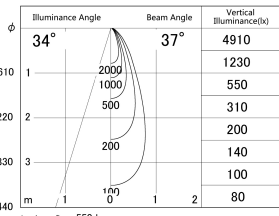

Item no. DD161-0535B9027

Series Name: AMMA Φ80 series Lens type (DD161)

■ Lighting Distribution Curve (cd/1000 lm)

Installation	Recessed mount
Type	High-efficiency Lens type small adjustable downlight
Fixture wattage	5W
Beam angle	37deg
Color Temp.	2700K
CRI	Ra>90
Luminous	548 lm
Body	Die-cast aluminum alloy
Body finish	N/A
Trim finish	Black
Reflector finish	N/A
IP Rate	IP20
Light source	COB module
Input Voltage	AC220~240V
Dimming Type	Non-Dimmable
Certificate	CE,CCC
Cut Hole	80mm