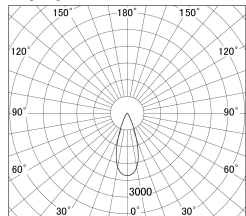

■ Lighting Distribution Curve (cd/1000 lm)