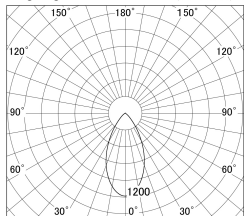

■ Lighting Distribution Curve (cd/1000 lm)