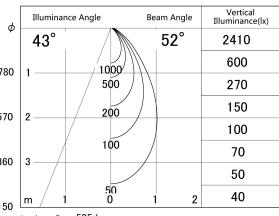

Item no. DD161-0550B9027

Series Name: AMMA Φ80 series Lens type (DD161)

■ Lighting Distribution Curve (cd/1000 lm)

Installation	Recessed mount
Type	High-efficiency Lens type small adjustable downlight
Fixture wattage	5W
Beam angle	52deg
Color Temp.	2700K
CRI	Ra>90
Luminous	506 lm
Body	Die-cast aluminum alloy
Body finish	N/A
Trim finish	Black
Reflector finish	N/A
IP Rate	IP20
Light source	COB module
Input Voltage	AC220~240V
Dimming Type	Non-Dimmable
Certificate	CE,CCC
Cut Hole	80mm