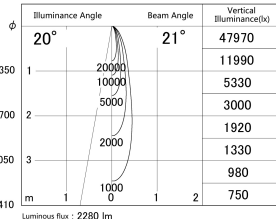

Item no. DD161-2020B9027

Series Name: AMMA Φ80 series Lens type (DD161)

■ Lighting Distribution Curve (cd/1000 lm)

■ Direct Horizontal Illuminance DD161-2020B9027

Installation	Recessed mount
Type	High-efficiency Lens type small adjustable downlight
Fixture wattage	21W
Beam angle	21deg
Color Temp.	2700K
CRI	Ra>90
Luminous	2280 lm
Body	Die-castaluminumalloy
Body finish	N/A
Trim finish	Black
Reflector finish	N/A
IP Rate	IP20
Light source	COB module
Input Voltage	AC220~240V
Dimming Type	Non-Dimmable
Certificate	CE,CCC
Cut Hole	80mm