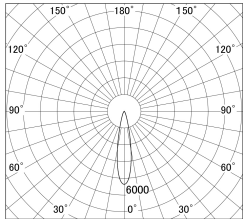

Item no. DD161-2020B9027

Series Name: AMMA Φ80 series Lens type (DD161)

■ Lighting Distribution Curve (cd/1000 lm)

■ Direct Horizontal Illuminance DD161-2020B9027

Installation	Recessed mount
Type	High-efficiency Lens type small adjustable downlight
Fixture wattage	21W
Beam angle	21deg
Color Temp.	2700K
CRI	Ra>90
Luminous	2280 lm
Body	Die-castaluminumalloy
Body finish	N/A
Trim finish	Black
Reflector finish	N/A
IP Rate	IP20
Light source	COB module
Input Voltage	AC220~240V
Dimming Type	Non-Dimmable
Certificate	CE,CCC
Cut Hole	80mm