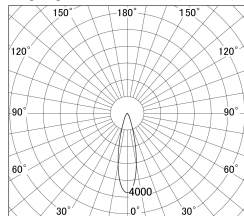

■ Lighting Distribution Curve (cd/1000 lm)