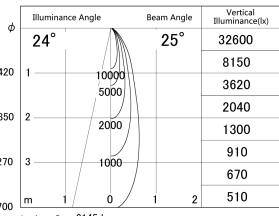

Item no. DD161-2025B9027

Series Name: AMMA Φ80 series Lens type (DD161)

■ Lighting Distribution Curve (cd/1000 lm)

Installation	Recessed mount
Type	High-efficiency Lens type small adjustable downlight
Fixture wattage	21W
Beam angle	25deg
Color Temp.	2700K
CRI	Ra>90
Luminous	2144 lm
Body	Die-castaluminumalloy
Body finish	N/A
Trim finish	Black
Reflector finish	N/A
IP Rate	IP20
Light source	COB module
Input Voltage	AC220~240V
Dimming Type	Non-Dimmable
Certificate	CE,CCC
Cut Hole	80mm