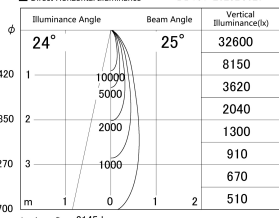

Item no. DD161-2025B9027

Series Name: AMMA Φ80 series Lens type (DD161)

■ Lighting Distribution Curve (cd/1000 lm)

Installation	Recessed mount
Type	High-efficiency Lens type small adjustable downlight
Fixture wattage	21W
Beam angle	25deg
Color Temp.	2700K
CRI	Ra>90
Luminous	2144 lm
Body	Die-castaluminumalloy
Body finish	N/A
Trim finish	Black
Reflector finish	N/A
IP Rate	IP20
Light source	COB module
Input Voltage	AC220~240V
Dimming Type	Non-Dimmable
Certificate	CE,CCC
Cut Hole	80mm