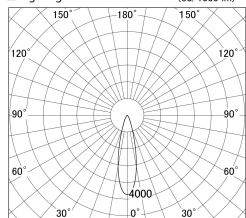

■ Lighting Distribution Curve (cd/1000 lm)