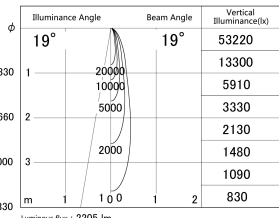

Item no. DD161-2520B9027

Series Name: AMMA Φ80 series Lens type (DD161)

■ Lighting Distribution Curve (cd/1000 lm)

Installation	Recessed mount
Type	High-efficiency Lens type small adjustable downlight
Fixture wattage	24W
Beam angle	19deg
Color Temp.	2700K
CRI	Ra>90
Luminous	2205 lm
Body	Die-castaluminumalloy
Body finish	N/A
Trim finish	Black
Reflector finish	N/A
IP Rate	IP20
Light source	COB module
Input Voltage	AC220~240V
Dimming Type	Non-Dimmable
Certificate	CE,CCC
Cut Hole	80mm