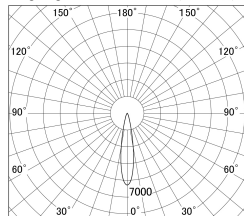

■ Lighting Distribution Curve (cd/1000 lm)