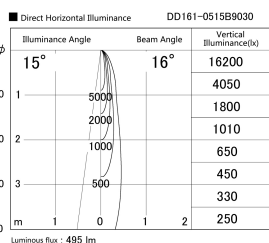

Item no. DD161-0515B9030

Series Name: AMMA Φ80 series Lens type (DD161)

Installation	Recessed mount
Type	High-efficiency Lens type small adjustable downlight
Fixture wattage	5W
Beam angle	16deg
Color Temp.	3000K
CRI	Ra>90
Luminous	493 lm
Body	Die-castaluminumalloy
Body finish	N/A
Trim finish	Black
Reflector finish	N/A
IP Rate	IP20
Light source	COB module
Input Voltage	AC220~240V
Dimming Type	Non-Dimmable
Certificate	CE,CCC
Cut Hole	80mm