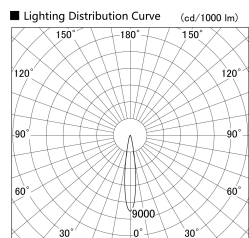

Item no. DD161-0515B9030

Series Name: AMMA Φ80 series Lens type (DD161)

Installation	Recessed mount
Type	High-efficiency Lens type small adjustable downlight
Fixture wattage	5W
Beam angle	16deg
Color Temp.	3000K
CRI	Ra>90
Luminous	493 lm
Body	Die-castaluminumalloy
Body finish	N/A
Trim finish	Black
Reflector finish	N/A
IP Rate	IP20
Light source	COB module
Input Voltage	AC220~240V
Dimming Type	Non-Dimmable
Certificate	CE,CCC
Cut Hole	80mm