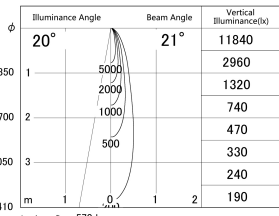

Item no. DD161-0520B9030

Series Name: AMMA Φ80 series Lens type (DD161)

■ Lighting Distribution Curve (cd/1000 lm)

Installation	Recessed mount
Type	High-efficiency Lens type small adjustable downlight
Fixture wattage	5W
Beam angle	21deg
Color Temp.	3000K
CRI	Ra>90
Luminous	572 lm
Body	Die-cast aluminum alloy
Body finish	N/A
Trim finish	Black
Reflector finish	N/A
IP Rate	IP20
Light source	COB module
Input Voltage	AC220~240V
Dimming Type	Non-Dimmable
Certificate	CE,CCC
Cut Hole	80mm