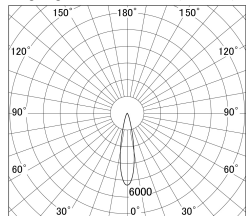

■ Lighting Distribution Curve (cd/1000 lm)