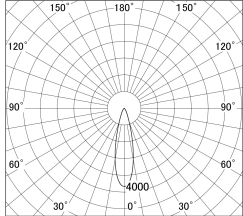

Item no. DD161-0525B9030

Series Name: AMMA Φ80 series Lens type (DD161)

■ Lighting Distribution Curve (cd/1000 lm)

■ Direct Horizontal Illuminance DD161-0525B9030

Installation	Recessed mount
Type	High-efficiency Lens type small adjustable downlight
Fixture wattage	5W
Beam angle	26deg
Color Temp.	3000K
CRI	Ra>90
Luminous	538 lm
Body	Die-castaluminumalloy
Body finish	N/A
Trim finish	Black
Reflector finish	N/A
IP Rate	IP20
Light source	COB module
Input Voltage	AC220~240V
Dimming Type	Non-Dimmable
Certificate	CE,CCC
Cut Hole	80mm