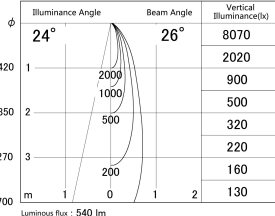

Item no. DD161-0525B9030

Series Name: AMMA Φ80 series Lens type (DD161)

■ Lighting Distribution Curve (cd/1000 lm)

■ Direct Horizontal Illuminance DD161-0525B9030

Installation	Recessed mount
Type	High-efficiency Lens type small adjustable downlight
Fixture wattage	5W
Beam angle	26deg
Color Temp.	3000K
CRI	Ra>90
Luminous	538 lm
Body	Die-castaluminumalloy
Body finish	N/A
Trim finish	Black
Reflector finish	N/A
IP Rate	IP20
Light source	COB module
Input Voltage	AC220~240V
Dimming Type	Non-Dimmable
Certificate	CE,CCC
Cut Hole	80mm