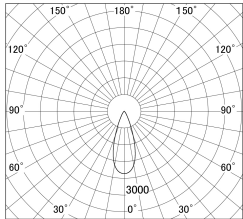

Item no. DD161-0535B9030

Series Name: AMMA Φ80 series Lens type (DD161)

■ Lighting Distribution Curve (cd/1000 lm)

■ Direct Horizontal Illuminance DD161-0535B9030

Installation	Recessed mount
Type	High-efficiency Lens type small adjustable downlight
Fixture wattage	5W
Beam angle	37deg
Color Temp.	3000K
CRI	Ra>90
Luminous	559 lm
Body	Die-cast aluminum alloy
Body finish	N/A
Trim finish	Black
Reflector finish	N/A
IP Rate	IP20
Light source	COB module
Input Voltage	AC220~240V
Dimming Type	Non-Dimmable
Certificate	CE,CCC
Cut Hole	80mm