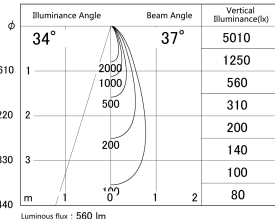

Item no. DD161-0535B9030

Series Name: AMMA Φ80 series Lens type (DD161)

■ Lighting Distribution Curve (cd/1000 lm)

■ Direct Horizontal Illuminance DD161-0535B9030

Installation	Recessed mount
Type	High-efficiency Lens type small adjustable downlight
Fixture wattage	5W
Beam angle	37deg
Color Temp.	3000K
CRI	Ra>90
Luminous	559 lm
Body	Die-cast aluminum alloy
Body finish	N/A
Trim finish	Black
Reflector finish	N/A
IP Rate	IP20
Light source	COB module
Input Voltage	AC220~240V
Dimming Type	Non-Dimmable
Certificate	CE,CCC
Cut Hole	80mm