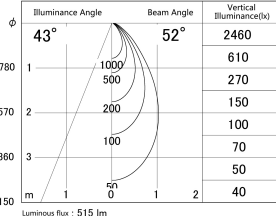

Item no. DD161-0550B9030

Series Name: AMMA Φ80 series Lens type (DD161)

■ Lighting Distribution Curve (cd/1000 lm)

■ Direct Horizontal Illuminance DD161-0550B9030

Installation	Recessed mount
Type	High-efficiency Lens type small adjustable downlight
Fixture wattage	5W
Beam angle	52deg
Color Temp.	3000K
CRI	Ra>90
Luminous	516 lm
Body	Die-cast aluminum alloy
Body finish	N/A
Trim finish	Black
Reflector finish	N/A
IP Rate	IP20
Light source	COB module
Input Voltage	AC220~240V
Dimming Type	Non-Dimmable
Certificate	CE,CCC
Cut Hole	80mm