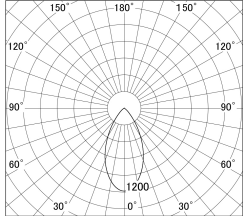

Item no. DD161-0550B9030

Series Name: AMMA Φ80 series Lens type (DD161)

■ Lighting Distribution Curve (cd/1000 lm)

■ Direct Horizontal Illuminance DD161-0550B9030

Installation	Recessed mount
Type	High-efficiency Lens type small adjustable downlight
Fixture wattage	5W
Beam angle	52deg
Color Temp.	3000K
CRI	Ra>90
Luminous	516 lm
Body	Die-cast aluminum alloy
Body finish	N/A
Trim finish	Black
Reflector finish	N/A
IP Rate	IP20
Light source	COB module
Input Voltage	AC220~240V
Dimming Type	Non-Dimmable
Certificate	CE,CCC
Cut Hole	80mm