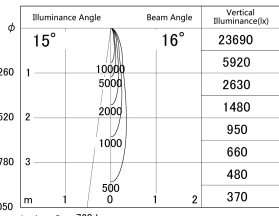

Item no. DD161-0815B9030

Series Name: AMMA Φ80 series Lens type (DD161)

■ Lighting Distribution Curve (cd/1000 lm)

Installation	Recessed mount
Type	High-efficiency Lens type small adjustable downlight
Fixture wattage	7.5W
Beam angle	16deg
Color Temp.	3000K
CRI	Ra>90
Luminous	721 lm
Body	Die-castaluminumalloy
Body finish	N/A
Trim finish	Black
Reflector finish	N/A
IP Rate	IP20
Light source	COB module
Input Voltage	AC220~240V
Dimming Type	Non-Dimmable
Certificate	CE,CCC
Cut Hole	80mm