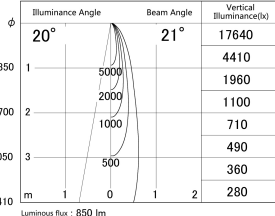

Item no. DD161-0820B9030

Series Name: AMMA Φ80 series Lens type
(DD161)

■ Lighting Distribution Curve (cd/1000 lm)

■ Direct Horizontal Illuminance DD161-0820B9030

Installation	Recessed mount
Type	High-efficiency Lens type small adjustable downlight
Fixture wattage	7.5W
Beam angle	21deg
Color Temp.	3000K
CRI	Ra>90
Luminous	852 lm
Body	Die-cast aluminum alloy
Body finish	N/A
Trim finish	Black
Reflector finish	N/A
IP Rate	IP20
Light source	COB module
Input Voltage	AC220~240V
Dimming Type	Non-Dimmable
Certificate	CE,CCC
Cut Hole	80mm