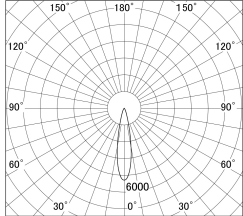

Item no. DD161-0820B9030

Series Name: AMMA Φ80 series Lens type
(DD161)

■ Lighting Distribution Curve (cd/1000 lm)

■ Direct Horizontal Illuminance DD161-0820B9030

Installation	Recessed mount
Type	High-efficiency Lens type small adjustable downlight
Fixture wattage	7.5W
Beam angle	21deg
Color Temp.	3000K
CRI	Ra>90
Luminous	852 lm
Body	Die-cast aluminum alloy
Body finish	N/A
Trim finish	Black
Reflector finish	N/A
IP Rate	IP20
Light source	COB module
Input Voltage	AC220~240V
Dimming Type	Non-Dimmable
Certificate	CE,CCC
Cut Hole	80mm