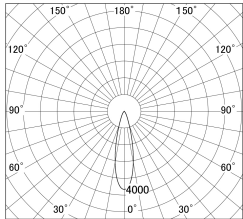

Item no. DD161-0825B9030

Series Name: AMMA Φ80 series Lens type (DD161)

■ Lighting Distribution Curve (cd/1000 lm)

■ Direct Horizontal Illuminance DD161-0825B9030

Installation	Recessed mount
Type	High-efficiency Lens type small adjustable downlight
Fixture wattage	7.5W
Beam angle	26deg
Color Temp.	3000K
CRI	Ra>90
Luminous	802 lm
Body	Die-castaluminumalloy
Body finish	N/A
Trim finish	Black
Reflector finish	N/A
IP Rate	IP20
Light source	COB module
Input Voltage	AC220~240V
Dimming Type	Non-Dimmable
Certificate	CE,CCC
Cut Hole	80mm