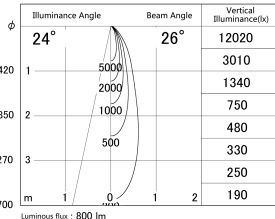

Item no. DD161-0825B9030

Series Name: AMMA Φ80 series Lens type (DD161)

■ Lighting Distribution Curve (cd/1000 lm)

■ Direct Horizontal Illuminance DD161-0825B9030

Installation	Recessed mount
Type	High-efficiency Lens type small adjustable downlight
Fixture wattage	7.5W
Beam angle	26deg
Color Temp.	3000K
CRI	Ra>90
Luminous	802 lm
Body	Die-castaluminumalloy
Body finish	N/A
Trim finish	Black
Reflector finish	N/A
IP Rate	IP20
Light source	COB module
Input Voltage	AC220~240V
Dimming Type	Non-Dimmable
Certificate	CE,CCC
Cut Hole	80mm