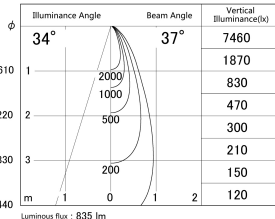

Item no. DD161-0835B9030

Series Name: AMMA Φ80 series Lens type (DD161)

■ Lighting Distribution Curve (cd/1000 lm)

■ Direct Horizontal Illuminance DD161-0835B9030

Installation	Recessed mount
Type	High-efficiency Lens type small adjustable downlight
Fixture wattage	7.5W
Beam angle	37deg
Color Temp.	3000K
CRI	Ra>90
Luminous	833 lm
Body	Die-cast aluminum alloy
Body finish	N/A
Trim finish	Black
Reflector finish	N/A
IP Rate	IP20
Light source	COB module
Input Voltage	AC220~240V
Dimming Type	Non-Dimmable
Certificate	CE,CCC
Cut Hole	80mm