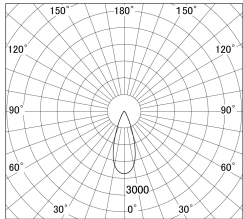

Item no. DD161-0835B9030

Series Name: AMMA Φ80 series Lens type (DD161)

■ Lighting Distribution Curve (cd/1000 lm)

■ Direct Horizontal Illuminance DD161-0835B9030

Installation	Recessed mount
Type	High-efficiency Lens type small adjustable downlight
Fixture wattage	7.5W
Beam angle	37deg
Color Temp.	3000K
CRI	Ra>90
Luminous	833 lm
Body	Die-cast aluminum alloy
Body finish	N/A
Trim finish	Black
Reflector finish	N/A
IP Rate	IP20
Light source	COB module
Input Voltage	AC220~240V
Dimming Type	Non-Dimmable
Certificate	CE,CCC
Cut Hole	80mm